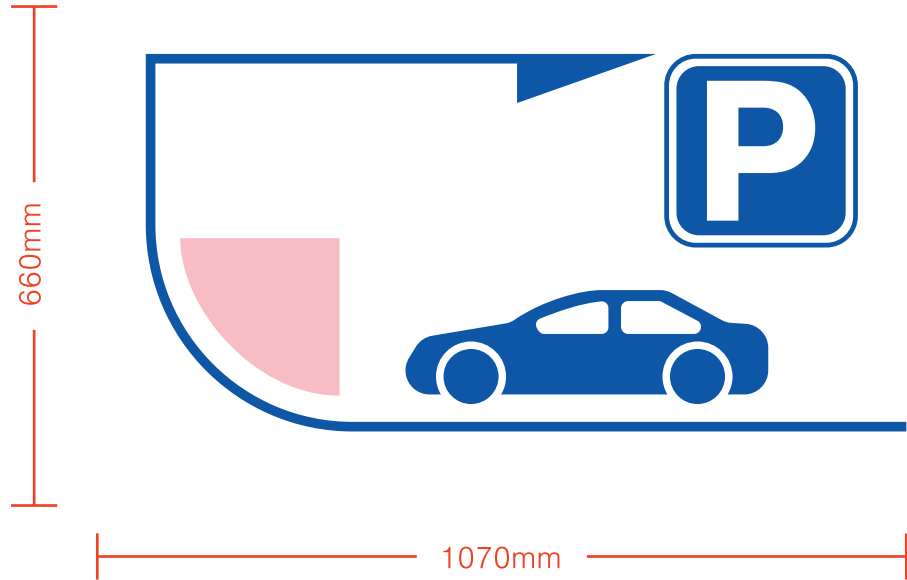

좌측 품보드

우측 품보드

VISITOR PARKING
Parcheeggio Visitatori

A large graphic consisting of the text 'VISITOR PARKING' in a bold, blue, sans-serif font, with 'Parcheeggio Visitatori' in a similar font below it. A thick blue horizontal line is positioned below the text. To the left of the text, a red dimension line indicates a height of 660mm. Below the text and line, a red dimension line indicates a width of 2430mm.